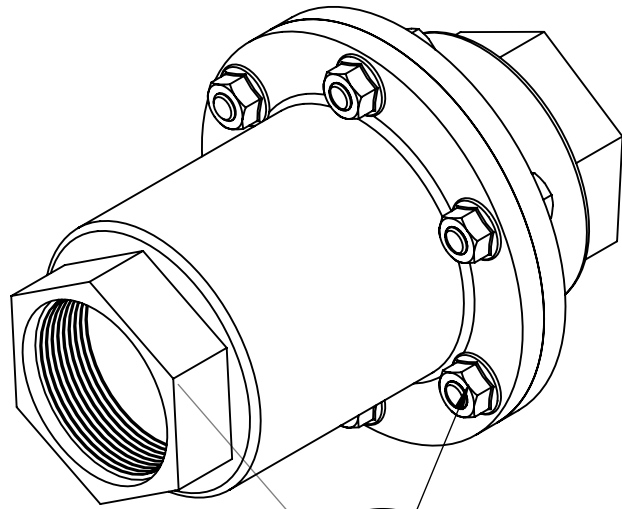

FLANGE COUPLING

6 Nos

36.26

IS 3640 - M8 x 25 x 14.5-S

IS 15581 - M8-S

ITEM NO.	PART NUMBER	QTY.
1	part a	1
2	part b	1
3	IS 3640 - M8 x 25 x 14.5-S	6
4	IS 15581 - M8-S	6

V THREAD LENGTH
16 mm

166.00

28.00

76.00

Ø 80.00

70.00

8.00

16.00

3.00

Ø 55.00