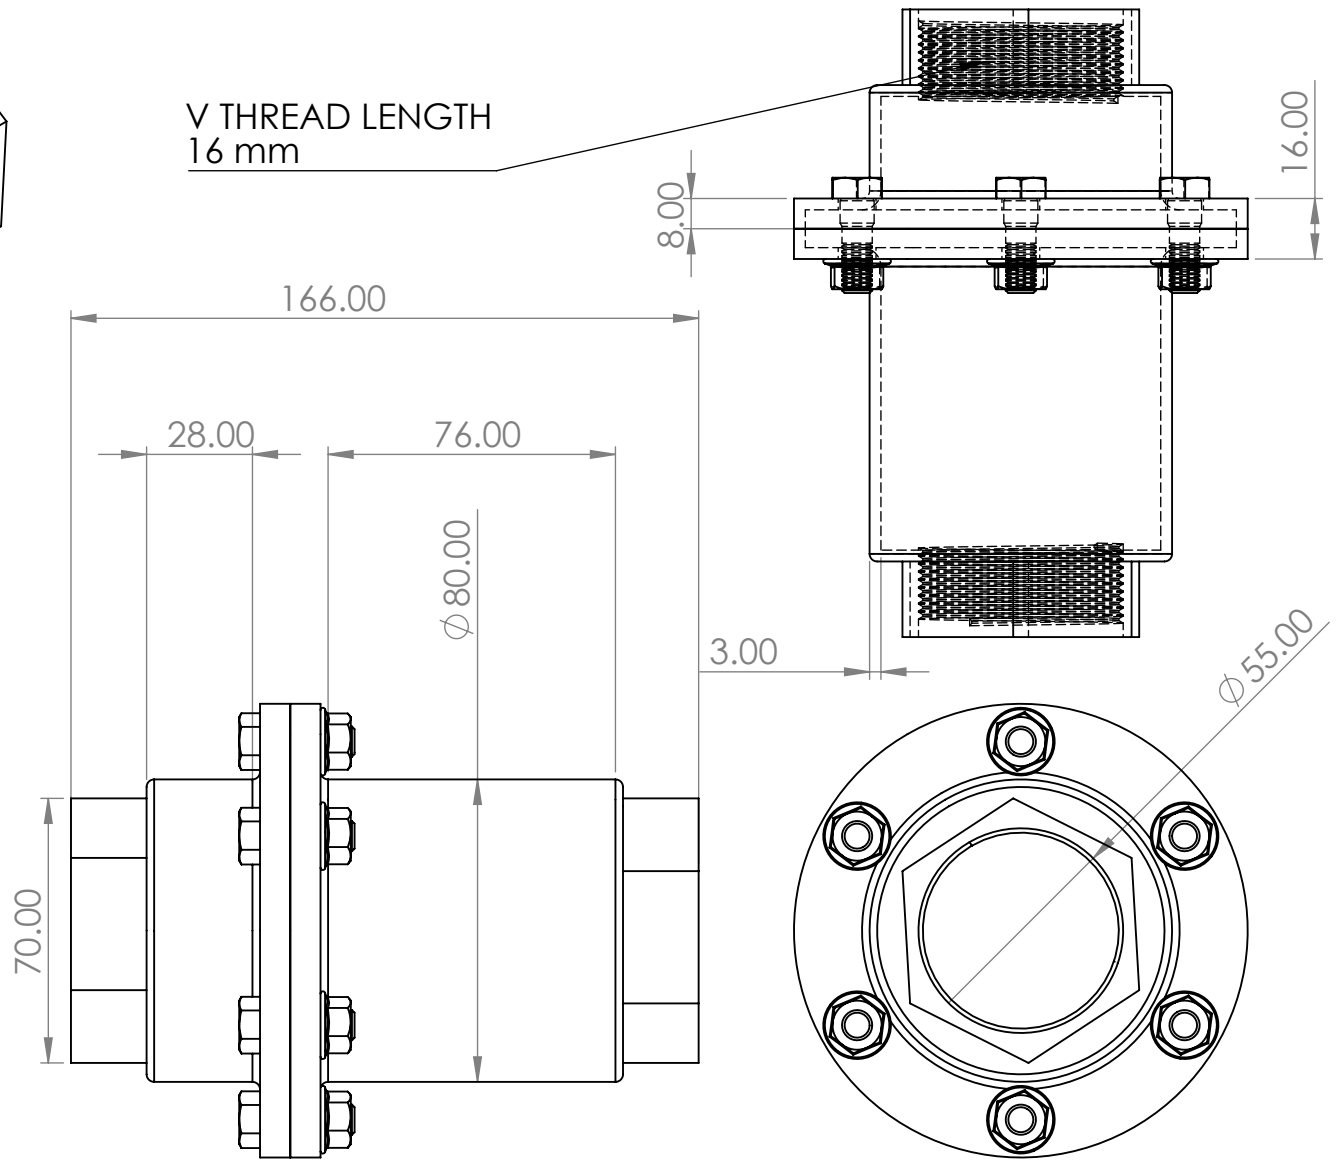

FLANGE COUPLING

6 Nos

36.26

IS 3640 - M8 x 25 x 14.5-S

IS 15581 - M8-S

ITEM NO.	PART NUMBER	QTY.
1	part a	1
2	part b	1
3	IS 3640 - M8 x 25 x 14.5-S	6
4	IS 15581 - M8-S	6

V THREAD LENGTH
16 mm

166.00

28.00

76.00

Ø 80.00

70.00

8.00

16.00

3.00

Ø 55.00